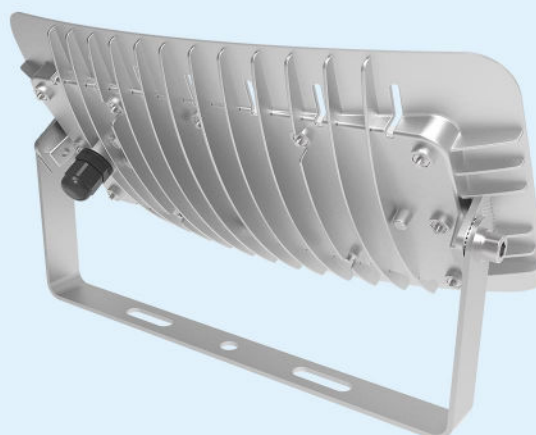

Blue Carbon, lighting up the way home.

Blue Carbon
藍晶易碳

BCT

CE Radar Flood Light 1.0/2.0

Radar Flood Light 1.0
Product Demo Photo

Radar Flood Light 2.0
Product Demo Photo

Tel: +86-0633-2190373
E-mail: sales@bluecarbontech.com

www.bluecarbontech.com

BCT

CE Radar Flood Light 1.0/2.0

Radar Flood Light 1.0
Exploded Drawing

Radar Flood Light 2.0
Exploded Drawing

Product Advantage

- The light never be off no matter how many rainy or cloudy days.
- The light can be installed from Equator area to Polar regions. The working temperature is -47-70°C.
- Integrated design, modular production and easy installation.
- Low voltage design, safety and reliability.
- Integrated package, convenient transportation.
- With LiFePO4 battery, high safety, long life span.
- With high efficiency LED, with 50000 hrs life span.
- With PC outdoor optical lens. High light transmittance, high temperature resistance and aging resistance.
- Exclusively designed diamond face reflection process, super high efficiency reflection light source, effectively enhance the brightness of the illumination.

Application place:

It is widely used in home lighting, streets and roads, residential areas, scenic spots, parks, squares, private gardens and other public places, also used for night lighting of advertising board, and construction outdoor lighting, easy to install, energy saving, no need to pay electric fee, longer life span.