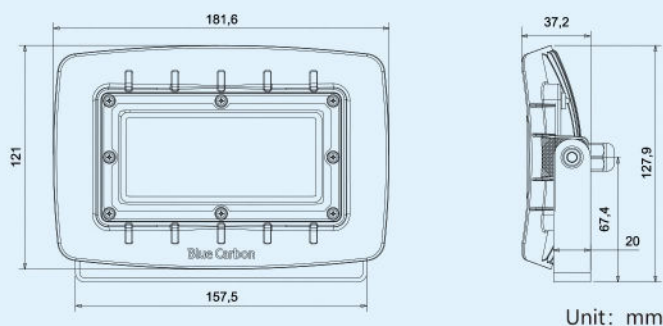

Tel: +86-0633-2190373
E-mail: sales@bluecarbontech.com

www.bluecarbontech.com