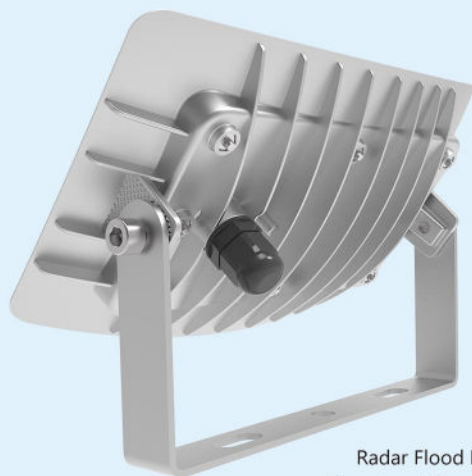

Blue Carbon, lighting up the way home.

Blue Carbon
藍晶易碳

BCT

CE Radar Flood Light 1.0/2.0

Radar Flood Light 1.0
Product Demo Photo

Radar Flood Light 2.0
Product Demo Photo

Tel: +86-0633-2190373
E-mail: sales@bluecarbontech.com

www.bluecarbontech.com

BCT

CE Radar Flood Light 1.0/2.0

Radar Flood Light 1.0
Exploded Drawing

Radar Flood Light 2.0
Exploded Drawing

Product Advantage

- The light never be off no matter how many rainy or cloudy days.
- The light can be installed from Equator area to Polar regions. The working temperature is -47-70°C.
- Integrated design, modular production and easy installation.
- Low voltage design, safety and reliability.
- Integrated package, convenient transportation.
- With LiFePO4 battery, high safety, long life span.
- With high efficiency LED, with 50000 hrs life span.
- With PC outdoor optical lens. High light transmittance, high temperature resistance and aging resistance.
- Exclusively designed diamond face reflection process, super high efficiency reflection light source, effectively enhance the brightness of the illumination.

Application place:

It is widely used in home lighting, streets and roads, residential areas, scenic spots, parks, squares, private gardens and other public places, also used for night lighting of advertising board, and construction outdoor lighting, easy to install, energy saving, no need to pay electric fee, longer life span.