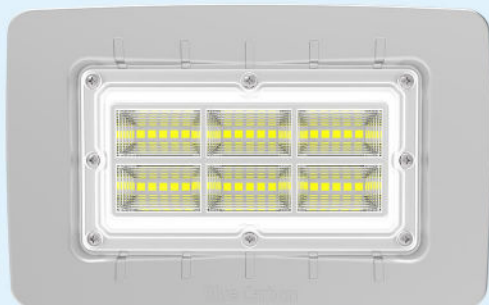

Blue Carbon, lighting up the way home.

Blue Carbon
藍晶易碳

BCT

CE Radar Flood Light 1.0/2.0

Radar Flood Light 1.0
Product Demo Photo

Radar Flood Light 2.0
Product Demo Photo

Tel: +86-0633-2190373
E-mail: sales@bluecarbontech.com

www.bluecarbontech.com

BCT

CE Radar Flood Light 1.0/2.0

Radar Flood Light 1.0
Exploded Drawing

Radar Flood Light 2.0
Exploded Drawing

Product Advantage

- The light never be off no matter how many rainy or cloudy days.
- The light can be installed from Equator area to Polar regions. The working temperature is -47-70°C.
- Integrated design, modular production and easy installation.
- Low voltage design, safety and reliability.
- Integrated package, convenient transportation.
- With LiFePO4 battery, high safety, long life span.
- With high efficiency LED, with 50000 hrs life span.
- With PC outdoor optical lens. High light transmittance, high temperature resistance and aging resistance.
- Exclusively designed diamond face reflection process, super high efficiency reflection light source, effectively enhance the brightness of the illumination.

Application place:

It is widely used in home lighting, streets and roads, residential areas, scenic spots, parks, squares, private gardens and other public places, also used for night lighting of advertising board, and construction outdoor lighting, easy to install, energy saving, no need to pay electric fee, longer life span.