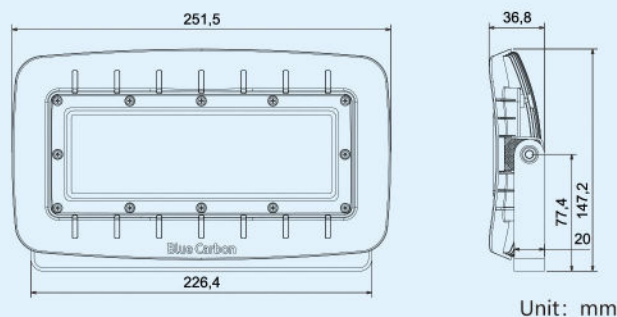

Tel: +86-0633-2190373
E-mail: sales@bluecarbontech.com

www.bluecarbontech.com