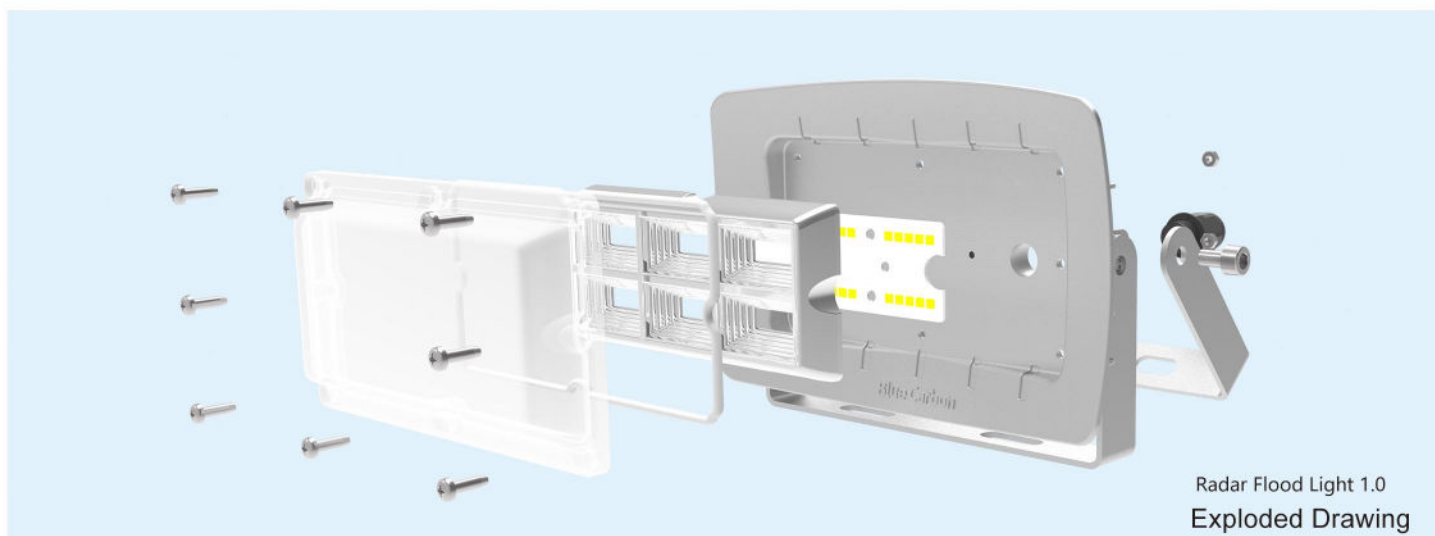

Blue Carbon, lighting up the way home.

Blue Carbon
藍晶易碳

BCT

CE Radar Flood Light 1.0/2.0

Radar Flood Light 1.0
Product Demo Photo

Radar Flood Light 2.0
Product Demo Photo

Tel: +86-0633-2190373
E-mail: sales@bluecarbontech.com

www.bluecarbontech.com

BCT

CE Radar Flood Light 1.0/2.0

Radar Flood Light 1.0
Exploded Drawing

Radar Flood Light 2.0
Exploded Drawing

Product Advantage

- The light never be off no matter how many rainy or cloudy days.
- The light can be installed from Equator area to Polar regions. The working temperature is -47-70°C.
- Integrated design, modular production and easy installation.
- Low voltage design, safety and reliability.
- Integrated package, convenient transportation.
- With LiFePO4 battery, high safety, long life span.
- With high efficiency LED, with 50000 hrs life span.
- With PC outdoor optical lens. High light transmittance, high temperature resistance and aging resistance.
- Exclusively designed diamond face reflection process, super high efficiency reflection light source, effectively enhance the brightness of the illumination.

Application place:

It is widely used in home lighting, streets and roads, residential areas, scenic spots, parks, squares, private gardens and other public places, also used for night lighting of advertising board, and construction outdoor lighting, easy to install, energy saving, no need to pay electric fee, longer life span.