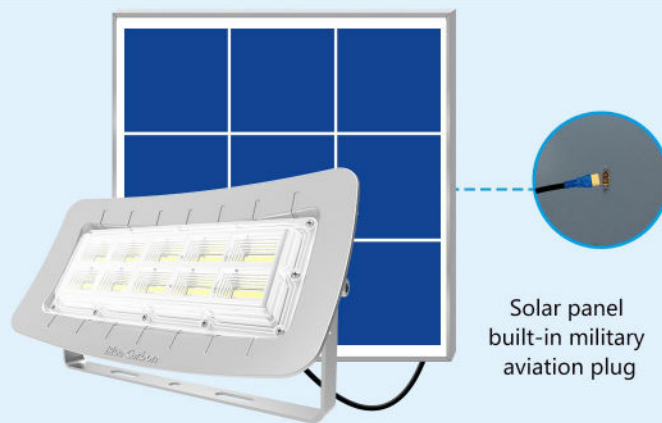

Blue Carbon, lighting up the way home.

Blue Carbon
藍晶易碳

BCT

CE Radar Flood Light 1.0/2.0

Radar Flood Light 1.0
Product Demo Photo

Radar Flood Light 2.0
Product Demo Photo

Tel: +86-0633-2190373
E-mail: sales@bluecarbontech.com

www.bluecarbontech.com

BCT

CE Radar Flood Light 1.0/2.0

Radar Flood Light 1.0
Exploded Drawing

Radar Flood Light 2.0
Exploded Drawing

Product Advantage

- The light never be off no matter how many rainy or cloudy days.
- The light can be installed from Equator area to Polar regions. The working temperature is -47-70°C.
- Integrated design, modular production and easy installation.
- Low voltage design, safety and reliability.
- Integrated package, convenient transportation.
- With LiFePO4 battery, high safety, long life span.
- With high efficiency LED, with 50000 hrs life span.
- With PC outdoor optical lens. High light transmittance, high temperature resistance and aging resistance.
- Exclusively designed diamond face reflection process, super high efficiency reflection light source, effectively enhance the brightness of the illumination.

Application place:

It is widely used in home lighting, streets and roads, residential areas, scenic spots, parks, squares, private gardens and other public places, also used for night lighting of advertising board, and construction outdoor lighting, easy to install, energy saving, no need to pay electric fee, longer life span.