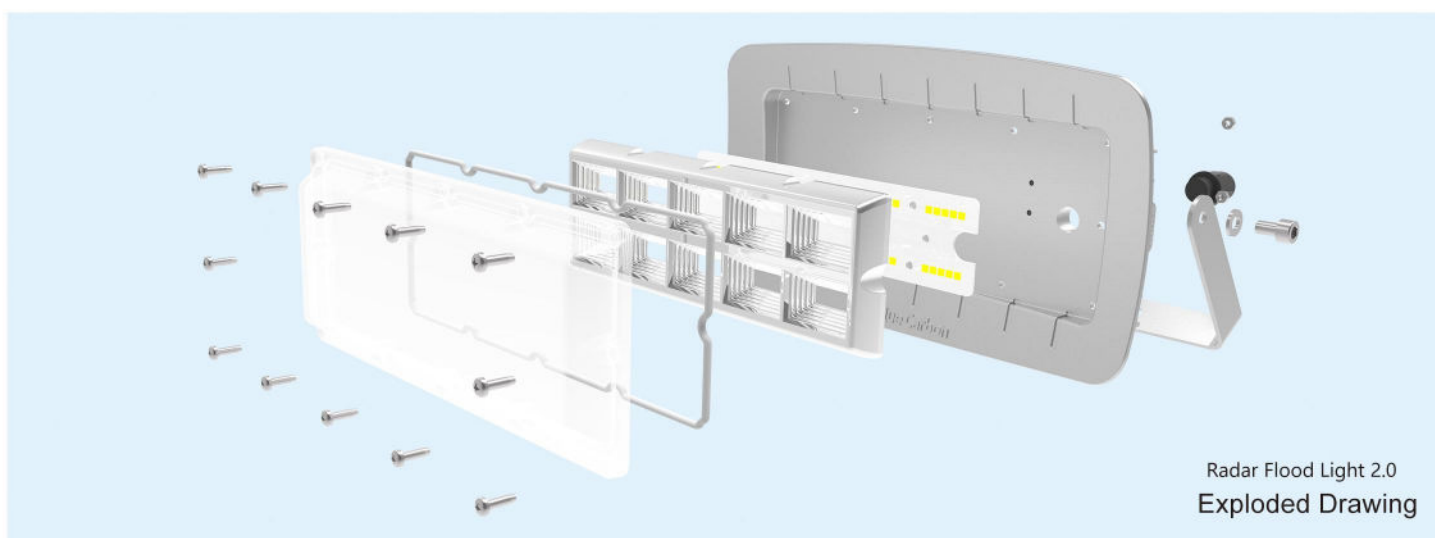

Blue Carbon, lighting up the way home.

Blue Carbon
藍晶易碳

BCT

CE Radar Flood Light 1.0/2.0

Radar Flood Light 1.0
Product Demo Photo

Radar Flood Light 2.0
Product Demo Photo

Tel: +86-0633-2190373
E-mail: sales@bluecarbontech.com

www.bluecarbontech.com

BCT

CE Radar Flood Light 1.0/2.0

Radar Flood Light 1.0
Exploded Drawing

Radar Flood Light 2.0
Exploded Drawing

Product Advantage

- The light never be off no matter how many rainy or cloudy days.
- The light can be installed from Equator area to Polar regions. The working temperature is -47-70°C.
- Integrated design, modular production and easy installation.
- Low voltage design, safety and reliability.
- Integrated package, convenient transportation.
- With LiFePO4 battery, high safety, long life span.
- With high efficiency LED, with 50000 hrs life span.
- With PC outdoor optical lens. High light transmittance, high temperature resistance and aging resistance.
- Exclusively designed diamond face reflection process, super high efficiency reflection light source, effectively enhance the brightness of the illumination.

Product Parameters

Model		BCT-FLR1.0	BCT-FLR2.0
Solar Panel	Voltage/Power	5V/30W	5V/50W
	Life Span	25 years	25 years
Battery	Voltage/Capacity	3.2V/25Ah LiFePO4 battery	3.2V/50Ah LiFePO4 battery
	Life Span	8-12 years	8-12 years
Light Source	Luminous Flux	840lm	2400lm
	Life Span	50,000 hrs	50,000 hrs
Package Size		635×120×385mm	528×80×528mm
Qty of Package		2 sets	1 set
Lighting Time		6+X/Intelligent power control, overnight lighting.	
Solar Panel Wire Length		Standard 2.4m; Optional extension line 2m	
Lens		With PC outdoor optical lens, high light transmittance.	
Warranty		5 years	